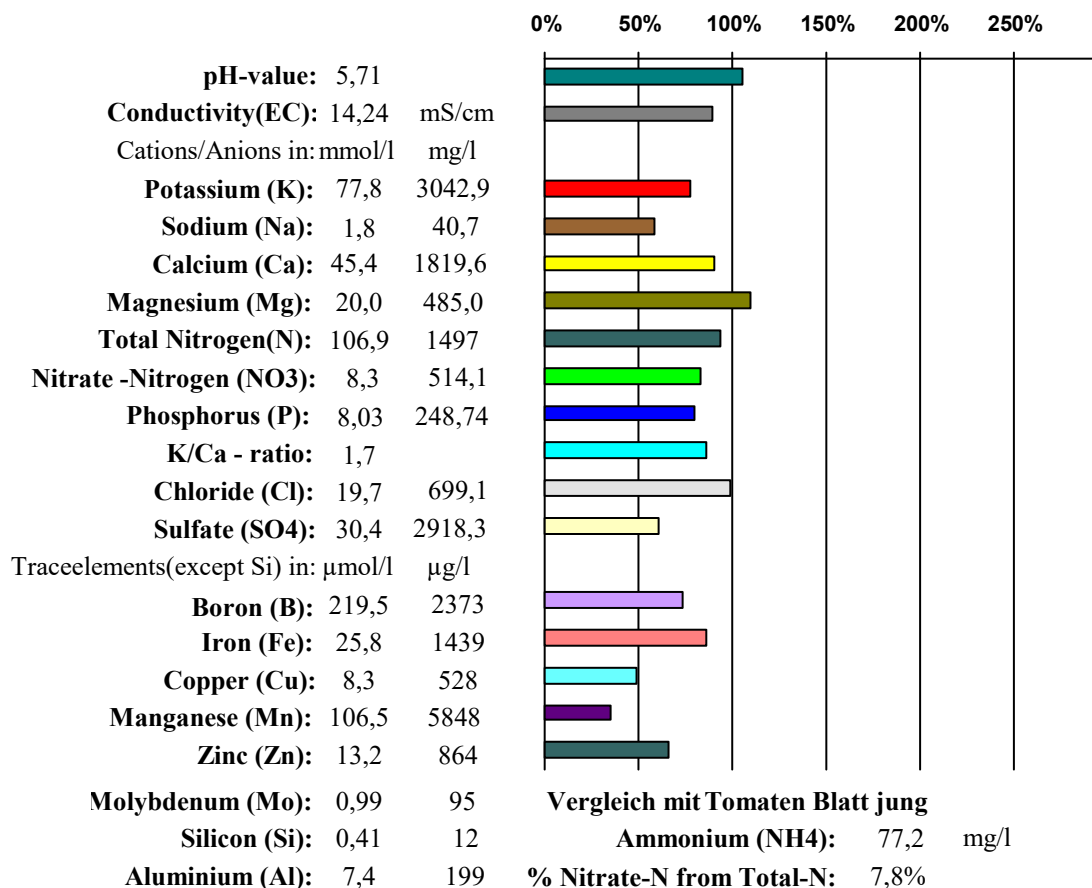

## Plantsapanalysis Report

Identification: young leaves

Testing date: 14.03.2020

culture: Duelle

**Evaluation:**

too less traceelements and potassium! Good N-ratio!

**for the analysis:**

No liability shall be taken for all accounts of our recommendations for crops which may possibly occur damage, except for in the case of gross negligence or intent.

## Plantsapanalysis Report

Identification: old leaves

Testing date: 14.03.2020

culture: Duelle

**Evaluation:**

too less traceelements (except boron), too less potassium, phosphorus and nitrogen! Good N-ratio