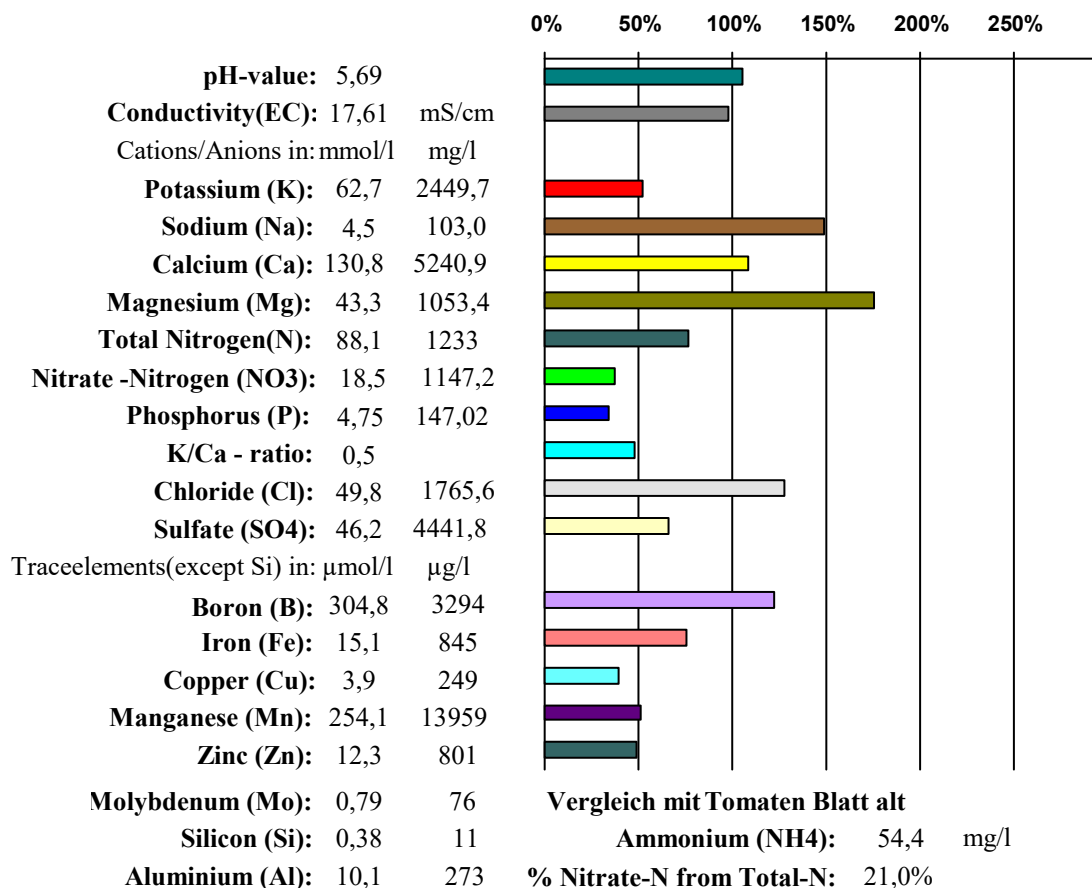

## Plantsapanalysis Report

Identification: young leaves

Testing date: 14.03.2020

culture: Duelle

**Evaluation:**

too less traceelements and potassium! Good N-ratio!

**for the analysis:**

No liability shall be taken for all accounts of our recommendations for crops which may possibly occur damage, except for in the case of gross negligence or intent.

## Plantsapanalysis Report

Identification: old leaves

Testing date: 14.03.2020

culture: Duelle

**Evaluation:**

too less traceelements (except boron), too less potassium, phosphorus and nitrogen! Good N-ratio