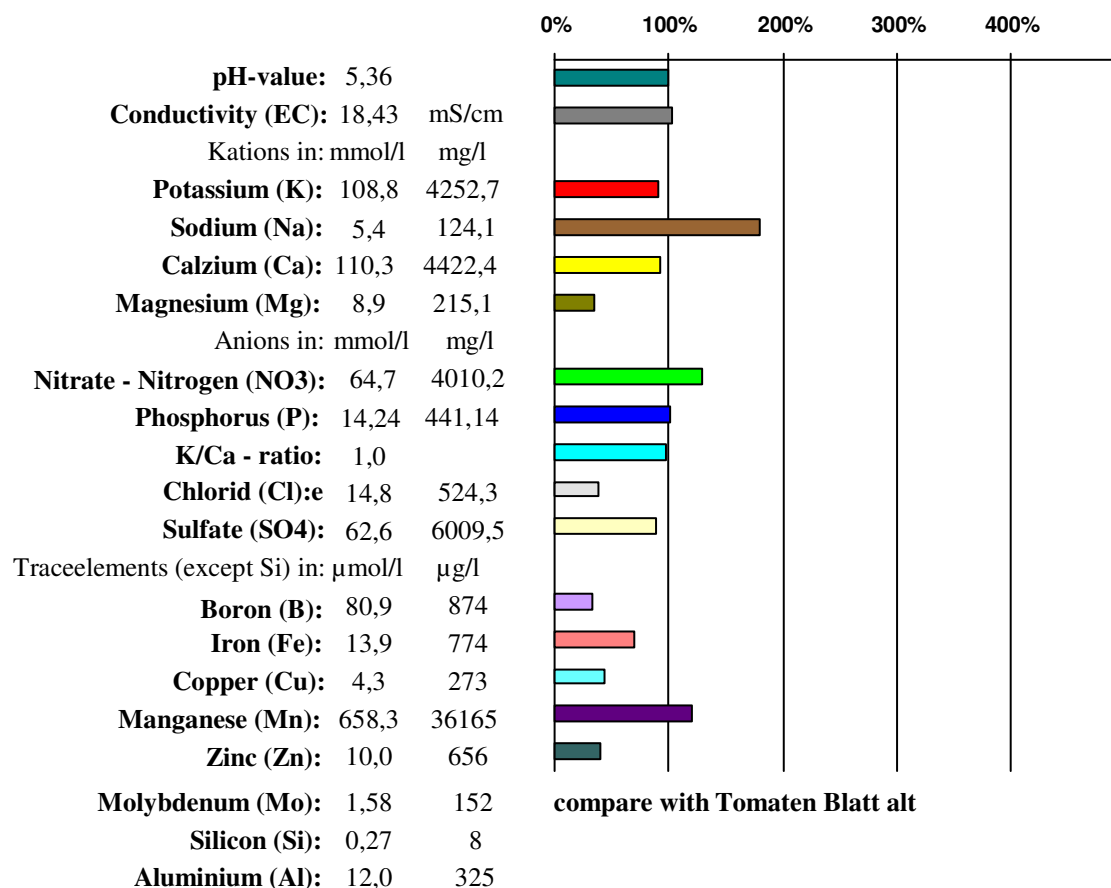

Testing date: 05.05.2016

culture: tomatoes

much too less magnesium, copper, borium, too less cink and chloride, too high nitrate --> give more potassiumchloride!

for the testing:

No liability shall be taken for all accounts of our recommendations for crops which may possibly occur damage, except for in the case of gross negligence or intent.